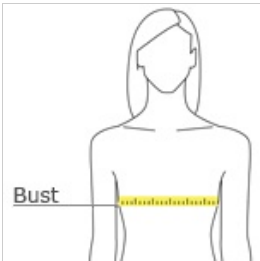

SPORT-TEK®

Sport-Tek® Women's PosiCharge® Electric Heather Sporty Tee. LST390

Our color-locking tee has a soft hand, wicks moisture, resists snags and is energized with an all-over heather pattern.

- 4.1-ounce, 100% polyester jersey with PosiCharge technology
- Removable tag for comfort and relabeling
- Scoop neck
- Dolman sleeves

front

back

HOW TO MEASURE

BUST

Measure under the arm and around the fullest part of the bust with arms down, keeping tape horizontal.

SIZE CHART

	XS	S	M	L	XL	XXL	3XL	4XL
Size	2	4/6	8/10	12/14	16/18	20/22	24/26	28/30
Bust	32-34	35-36	37-38	39-41	42-44	45-47	48-51	52-55