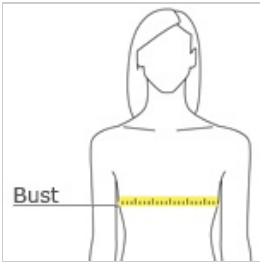

- 4.1-ounce, 100% polyester jersey with PosiCharge technology (Electric Heather)
- 3.8-ounce, 100% polyester interlock with PosiCharge technology (trim)
- Removable tag for comfort and relabeling
- Curved drop tail hem

front

back

## HOW TO MEASURE