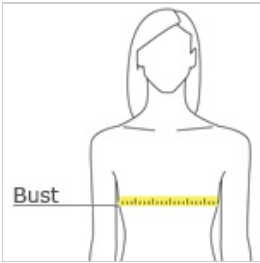

CARE INSTRUCTIONS

Machine wash cold with like colors. Do not use fabric softener. Do not bleach. Tumble dry low. Remove promptly. Cool iron if needed. Do not dry clean.

front

back

HOW TO MEASURE**BUST**

Measure under the arm and around the fullest part of the bust with arms down, keeping tape horizontal.

SIZE CHART

	XS	S	M	L	XL	XXL	3XL	4XL
Size	2	4/6	8/10	12/14	16/18	20/22	24/26	28/30
Bust	32-34	35-36	37-38	39-41	42-44	45-47	48-51	52-55

COLOR INFORMATION

Please note: PMS code information is shown only when an exact match is available.