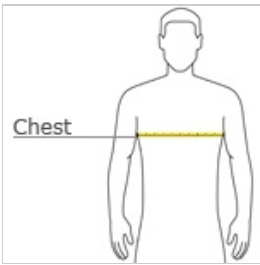

- 3.8-ounce, 100% polyester interlock with PosiCharge technology
- Removable tag for comfort and relabeling
- Binding at neck and armholes

CARE INSTRUCTIONS

Machine wash cold with like colors. Do not use fabric softener. Do not bleach. Tumble dry low. Remove promptly. Cool iron if needed. Do not dry clean.

front

back

HOW TO MEASURE

CHEST WIDTH

Measure under the arm and around the fullest part of the chest with arms down, keeping tape horizontal.

SIZE CHART

	XS	S	M	L	XL	2XL	3XL	4XL
Chest	32-34	35-37	38-40	41-43	44-46	47-49	50-53	54-57