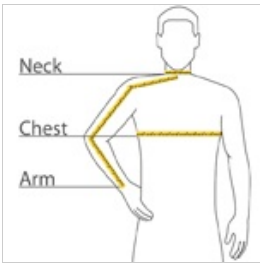

This comfortable wash-and-wear shirt is indispensable for the workday. Wrinkle resistance makes this shirt a cut above the competition so you and your staff can be, too.

- 4.5-ounce, 55/45 cotton/poly
- Button-down collar
- Dyed-to-match buttons
- Left chest pocket
- Back box pleat
- Rounded adjustable cuffs
- White, Athletic Gold, Texas Orange, Red, Burgundy, Coffee Bean, Light Blue, Navy, Classic Navy, Steel Grey, Purple and Black have a Light Stone contrast neckband.
- Light Stone and Royal have a Classic Navy contrast neckband.
- Dark Green has a Navy contrast neckband.

\*Contrast color in collar only

**CARE INSTRUCTIONS**

Machine wash warm with like colors. Only non chlorine bleach when needed. Tumble dry low. Warm iron if necessary.

front

back

**HOW TO MEASURE**

**CHEST WIDTH**

Measure under the arm and around the fullest part of the chest with arms down, keeping tape horizontal.

**NECK**

Measure around the fullest part of the neck at the base.

**ARM**

Place hand on hip. Start at the center of the back of the neck and measure across the shoulder, to the elbow, and then down to the wrist.

**SIZE CHART**

	LT	XLT	2XLT	3XLT	4XLT
Chest	41-43	44-46	47-49	50-53	54-57
Neck	17 1/2	18 1/2	19 1/4	20	20 3/4
Arm	36 1/2	38	39	40	41

**COLOR INFORMATION**

Please note: PMS code information is shown only when an exact match is available.