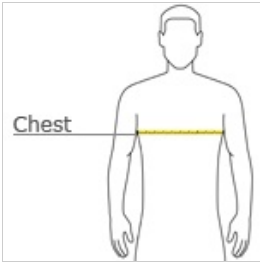

#### HOW TO MEASURE

#### CHEST WIDTH

Measure under the arm and around the fullest part of the chest with arms down, keeping tape horizontal.

#### SIZE CHART

	XS	S	M	L	XL
Size	4	6/8	10/12	14/16	18/20
Chest	25-26	26-28	28-30	30-32	32-35