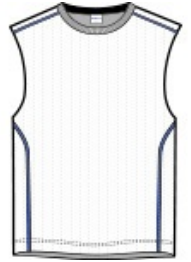

SPORT-TEK®

Sport-Tek® Youth PosiCharge® Mesh Reversible Sleeveless Tee. YT555

This reversible, moisture-wicking, breathable essential has piping on shoulders and side panels. PosiCharge technology keeps colors vibrant.

- 3.2-ounce, 100% polyester mesh with PosiCharge technology
- White mesh reverse with colored piping
- Rib knit neck
- Double-layer construction with open, individually hemmed layers for easy decoration

If applying sublimation, special care must be taken throughout the process. Contact your decorator for more details.

CARE INSTRUCTIONS

Machine wash cold with like colors, do not use bleach, do not use fabric softener, tumble dry low, remove promptly, cool iron if needed, do not dry clean.

front

HOW TO MEASURE

CHEST WIDTH

Measure under the arm and around the fullest part of the chest with arms down, keeping tape horizontal.

SIZE CHART

	XS	S	M	L	XL
Size	4	6/8	10/12	14/16	18/20
Chest	25-26	26-28	28-30	30-32	32-35

COLOR INFORMATION

Please note: PMS code information is shown only when an exact match is available.

Black
PMS 433 C

True Navy
PMS 533 C

True Red
PMS 200 C

True Royal
PMS 7687 C